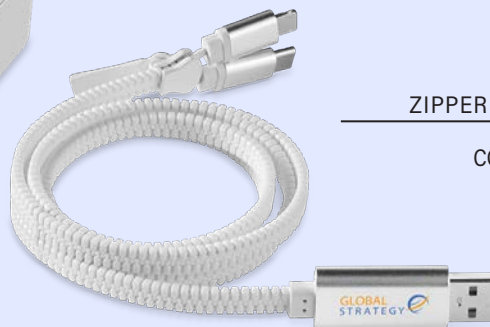

COLORS:

CUTTING EDGE TECH

POWER BANKS

PP105
UV PHONE SANITIZER
WITH WIRELESS CHARGER

COLOR:

IT142
LIGHT-UP-YOUR-LOGO DUO
WIRELESS CHARGING PADS

COLOR:

IT139
FAST CHARGE
WIRELESS CHARGING SET

COLOR:

CUTTING EDGE TECH

CABLES / AUDIO / PORTFOLIOS

LG250
ROMA TECH PORTFOLIO WITH POWER BANK
& WIRELESS CHARGER - UL CERTIFIED

COLOR: ■

IT226
MELODY WIRELESS EARBUDS

COLORS: ■ ■

IT170
ZIPPER CHARGING CABLE

COLORS: ■ ■

IT228
LIGHT-UP-YOUR-LOGO
WIRELESS SPEAKER

COLOR: ■

TRAVEL TRENDS

PHONE POCKETS / LUGGAGE TAGS

LEEMAN™
NEW YORK

LG255
NUBA RFID 3 POCKET PHONE WALLET

COLORS: