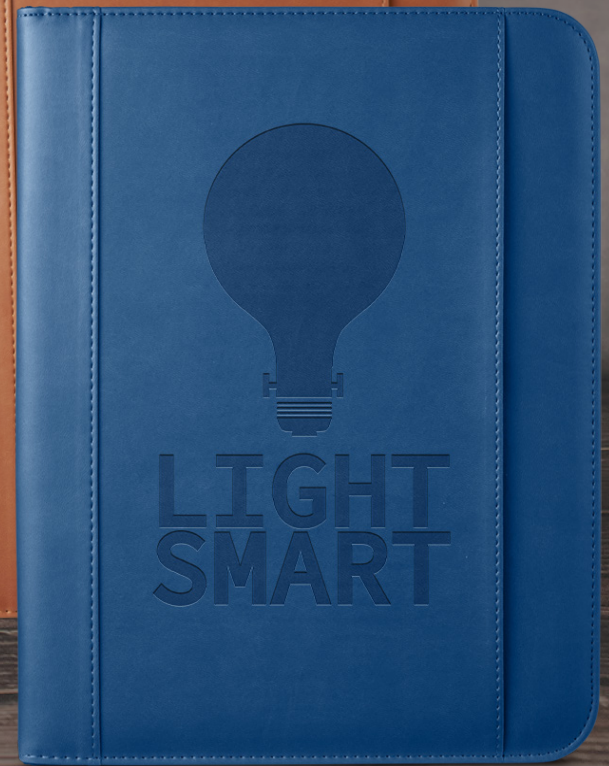

COLORS: ■ ■

BUILT
BT-5760
BUILT® 20 OZ. VACUUM
INSULATED TUMBLER

COLORS: ■ ■ ■

MG410
16 OZ. SILVER STREAK TUMBLER

COLORS: ■ ■ ■ ■ ■ ■ ■ ■

SURPRISE THEM!

GIFT SETS

Tuscany[™]
COLLECTION